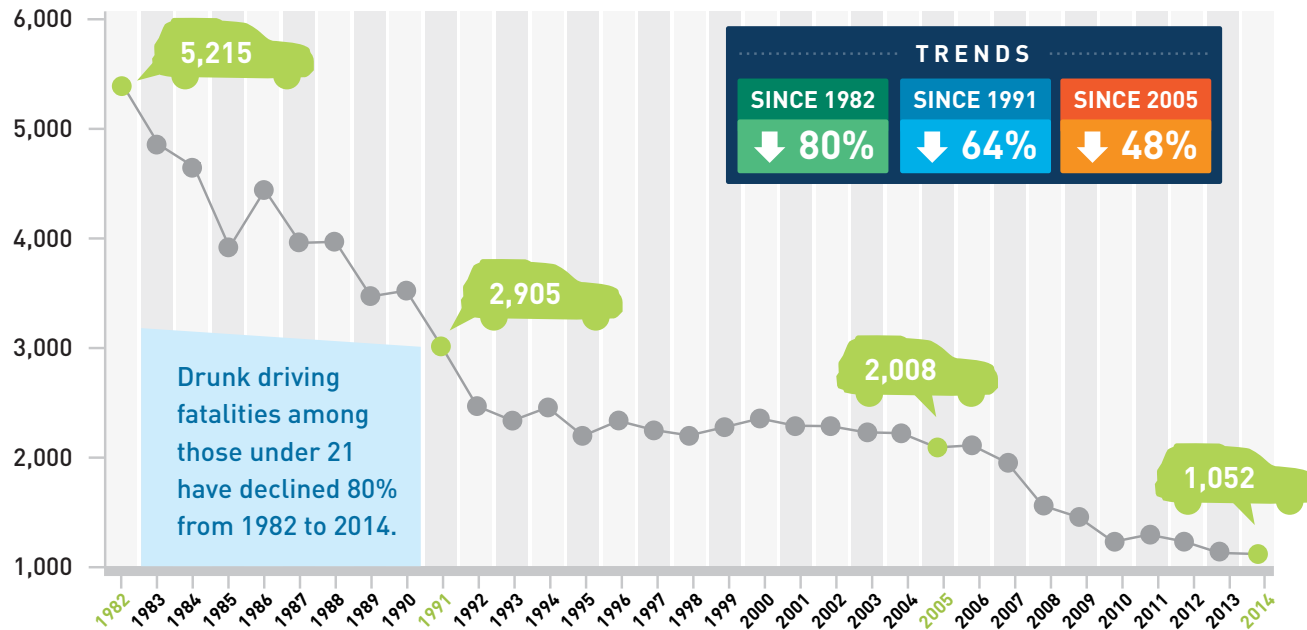

# Alcohol-Impaired Driving Fatalities 1982-2014

Learn more at

[Responsibility.org](http://Responsibility.org)

## UNDER 21 ALCOHOL-IMPAIRED DRIVING FATALITIES

Top Chart - Source: NHTSA/FARS, 12/15

Bottom Chart - Source: NHTSA, FARS and U.S. Census Bureau, 12/15

FOUNDATION FOR  
ADVANCING ALCOHOL  
RESPONSIBILITY

Offering  
**PROVEN STRATEGIES to STOP IMPAIRED DRIVING**